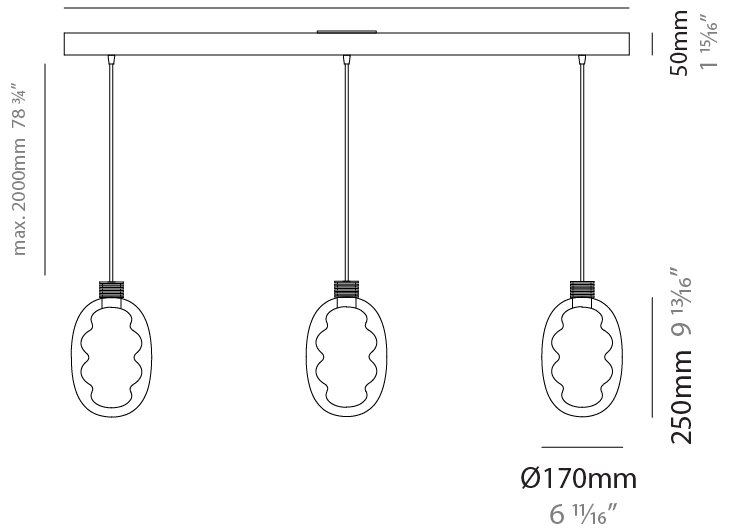

Ø125mm 4 15/16"

Round cover plate

1200mm 47 1/4"