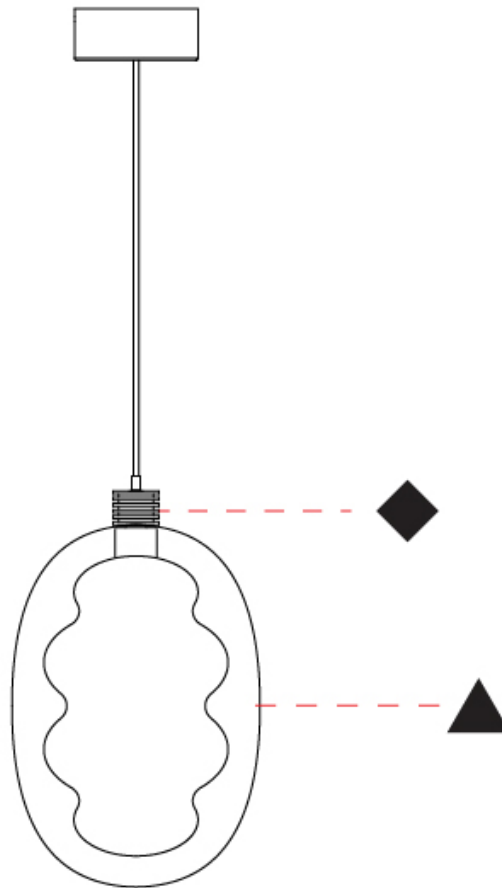

DALMA MONOPOINT SUSPENSION

D141281-

PROJECT _____

TYPE _____

SPECIFIER _____

QUANTITY _____

DATE _____

D