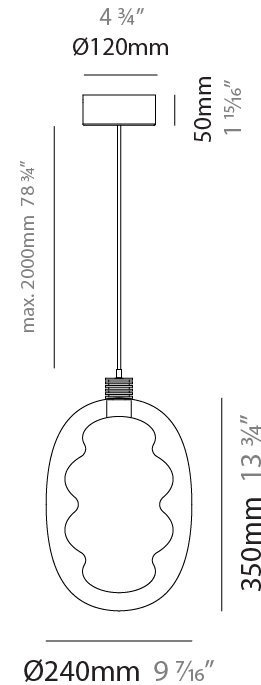

PROJECT	
TYPE	
SPECIFIER	
QUANTITY	
DATE	

DALMA MONOPOINT SUSPENSION

D141281-

base number   Holder Options   Finish Options

1. To build a product code in our configurator select the specify button on the base model # product page
2. To build a manual product code on this datasheet choose from the options listed below in blue font and add the suffix to the base model #

GENERAL

Series: Dalma
Subseries: Dalma Monopoint
Brand: Cangini & Tucci
Division: Design
Mounting Type: Suspension
Mounting Location: Ceiling
Subcategory: Pendant

PHYSICAL

Shape: Oval
Diameter (mm): 240
Diameter (in): 9 7/16
Width (mm): 350
Width (in): 13 3/4
Height (mm): 2350
Height (in): 92 1/2
Light Distribution: Omnidirectional
Fixture Finish: [AMB](#) / [GRN](#) / [PNK](#) / [RUB](#) / [SKB](#) / [SMK](#) / [TOB](#) / [TRA](#)
Holder Finish: [BCN](#) / [CHA](#) / [FGD](#)
Fixture Material: Glass / Metal
Cable Details: 2000mm/78 3/4" Transparent Cable

ELECTRICAL

Lamp Type: LED
Input Wattage (W): 12
Dimming: Non-Dimming / Phase Dimming (120vac Only)
Driver Included: Yes
Driver Location: Integrated
Driver Type: Constant Current- Universal
Driver Class: Class 2
Input Voltage (V): 120
Constant Current (MA): 350

LED

Color Temperature (°K): 2700 / 3000
Max. Delivered Lumen (lm): 1500
CRI: >95 CRI
Lamp Life (hrs): 50000

OPTICAL

RATINGS AND CERTIFICATIONS

Certified By: Certified for North American Standards
IP rating: IP20