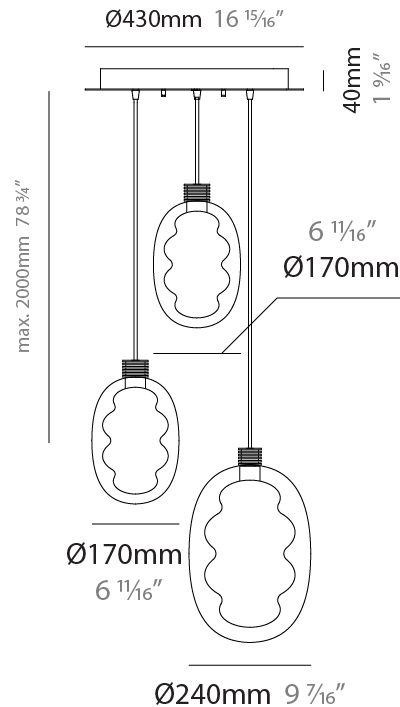

DALMA 3 LIGHT CLUSTER SUSPENSION

D141283-

base number   Holder Options   Finish Options

1. To build a product code in our configurator select the specify button on the base model # product page
2. To build a manual product code on this datasheet choose from the options listed below in blue font and add the suffix to the base model #

GENERAL

Series: Dalma
Subseries: Dalma 3 Light Cluster
Brand: Cangini & Tucci
Division: Design
Mounting Type: Suspension
Mounting Location: Ceiling
Subcategory: Pendant

PHYSICAL

Shape: Oval
Diameter (mm): 430
Diameter (in): 16 ¹⁵/₁₆"
Width (mm): 350
Width (in): 13 ³/₄"
Height (mm): 2350
Height (in): 92 ¹/₂"
Light Distribution: Omnidirectional
Fixture Finish: [AMB](#) / [GRN](#) / [PNK](#) / [RUB](#) / [SKB](#) / [SMK](#) / [TOB](#) / [TRA](#)
Holder Finish: [BCN](#) / [CHA](#) / [FGD](#)
Fixture Material: Glass / Metal
Cable Details: 2000mm/78 3/4" Transparent Cable

ELECTRICAL

Lamp Type: LED
Input Wattage (W): 30
Dimming: Non-Dimming / Phase Dimming (120vac Only)
Driver Included: Yes
Driver Location: Integrated
Driver Type: Constant Current- Universal
Driver Class: Class 2
Input Voltage (V): 120
Constant Current (MA): 350

LED

Color Temperature (°K): 2700 / 3000
Max. Delivered Lumen (lm): 3750
CRI: >95 CRI
Lamp Life (hrs): 50000

OPTICAL

RATINGS AND CERTIFICATIONS

Certified By: Certified for North American Standards
IP rating: IP20

PROJECT	
TYPE	
SPECIFIER	
QUANTITY	
DATE