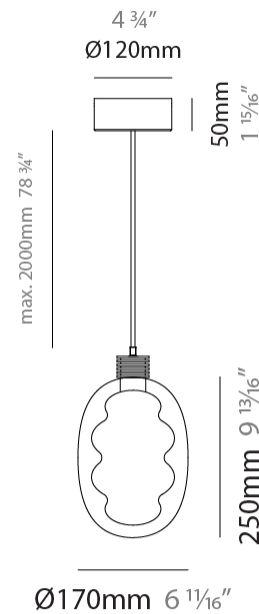

PROJECT	_____
TYPE	_____
SPECIFIER	_____
QUANTITY	_____
DATE	_____

DALMA MONOPOINT SUSPENSION

D141280-

base number	Holder	Finish
	Options	Options

1. To build a product code in our configurator select the specify button on the base model # product page
2. To build a manual product code on this datasheet choose from the options listed below in blue font and add the suffix to the base model #

GENERAL

Series: Dalma
Subseries: Dalma Monopoint
Brand: Cangini & Tucci
Division: Design
Mounting Type: Suspension
Mounting Location: Ceiling
Subcategory: Pendant

PHYSICAL

Shape: Oval
Diameter (mm): 170
Diameter (in): 6 ¹¹/₁₆
Width (mm): 250
Width (in): 9 ¹³/₁₆
Height (mm): 2250
Height (in): 88 ⁹/₁₆
Light Distribution: Omnidirectional
Fixture Finish: AMB / GRN / PNK / RUB / SKB / SMK / TOB / TRA
Holder Finish: BCN / CHA / FGD
Fixture Material: Glass / Metal
Cable Details: 2000mm/78 3/4" Transparent Cable

ELECTRICAL

Lamp Type: LED
Input Wattage (W): 9
Dimming: Non-Dimming / Phase Dimming (120vac Only)
Driver Included: Yes
Driver Location: Integrated
Driver Type: Constant Current- Universal
Driver Class: Class 2
Input Voltage (V): 120 - 277
Constant Current (MA): 350

LED

Color Temperature (°K): 2700 / 3000
Max. Delivered Lumen (lm): 1125
CRI: >95 CRI
Lamp Life (hrs): 50000

OPTICAL

RATINGS AND CERTIFICATIONS

Certified By: Certified for North American Standards
IP rating: IP20